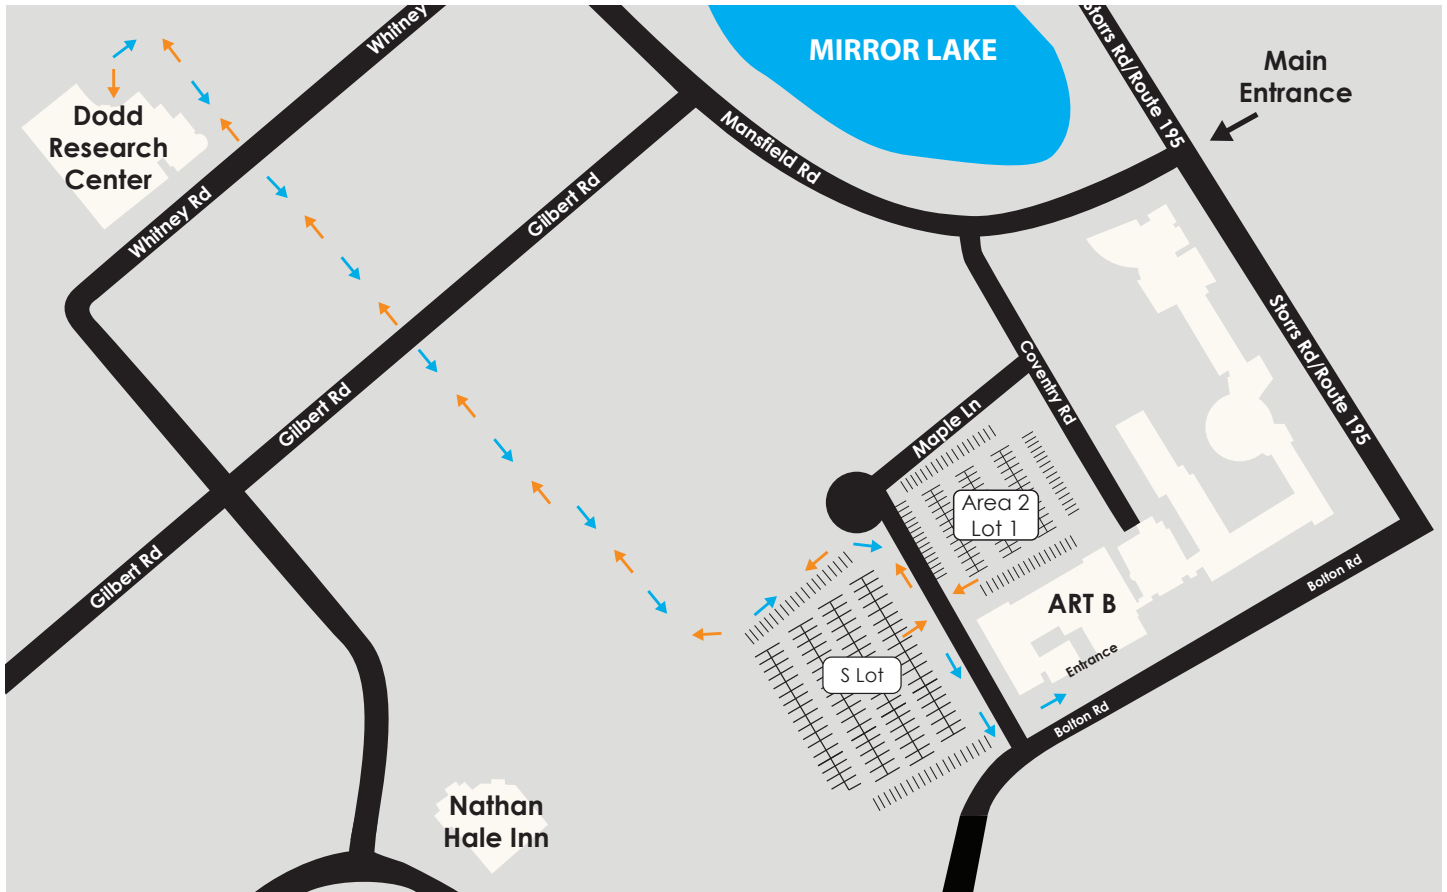

## University of Connecticut Campus Map

Art Building (ART B), 830 Bolton Road, Storrs, CT 06269

Dodd Research Center, 405 Babbidge Road, Storrs, CT 06269

**FREE Parking in Area 2 Lot 1 and S Lot. Additional parking in the South Garage (Someone will be in the area to direct you to the Dodd Research Center)**

### Art Building (ART B) - Follow the Blue Arrows

- 12 – 12:45 Lunch
- 12:45 – 3 Portfolio Reviews
- TCG: How to Land Your First Job
- Randy Herbertson: The Why in Your Design
- 3 – 4 Social